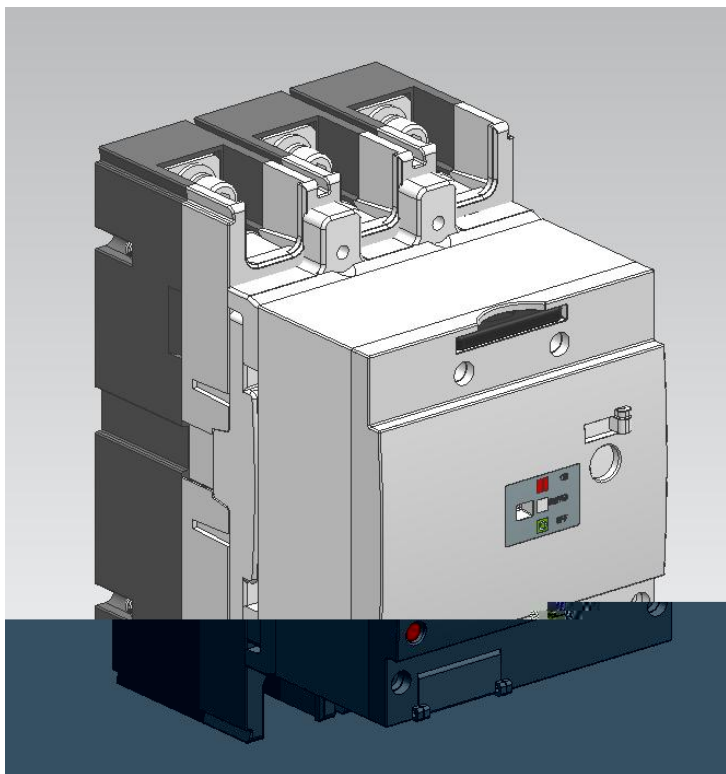

STMCCB

上图电气有限公司
SHANGTU ELECTRICAL CO., LTD.

只允许专业人员或受过专业
训练的人员进行下列工作

Only qualified or instructed persons may
carry out the following operations

危险触电！

Electric Current!
Danger to life!

5